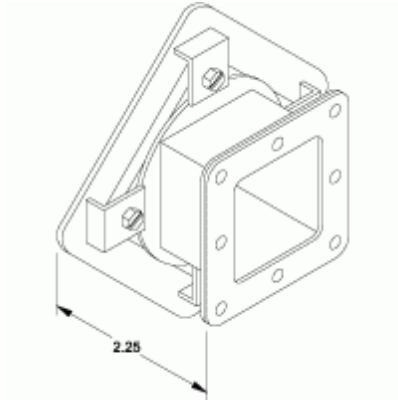

Quality Products. Service Excellence.

Swivel Nipple *1487VSS Series*

Standard Swivel Nipple	
Part No.	Size
1487CV2SS	4 x 4
1487DV2SS	6 x 6
1487EV2SS	8 x 8

Data subject to change without notice

© 2021. Hammond Manufacturing Ltd. All rights reserved.